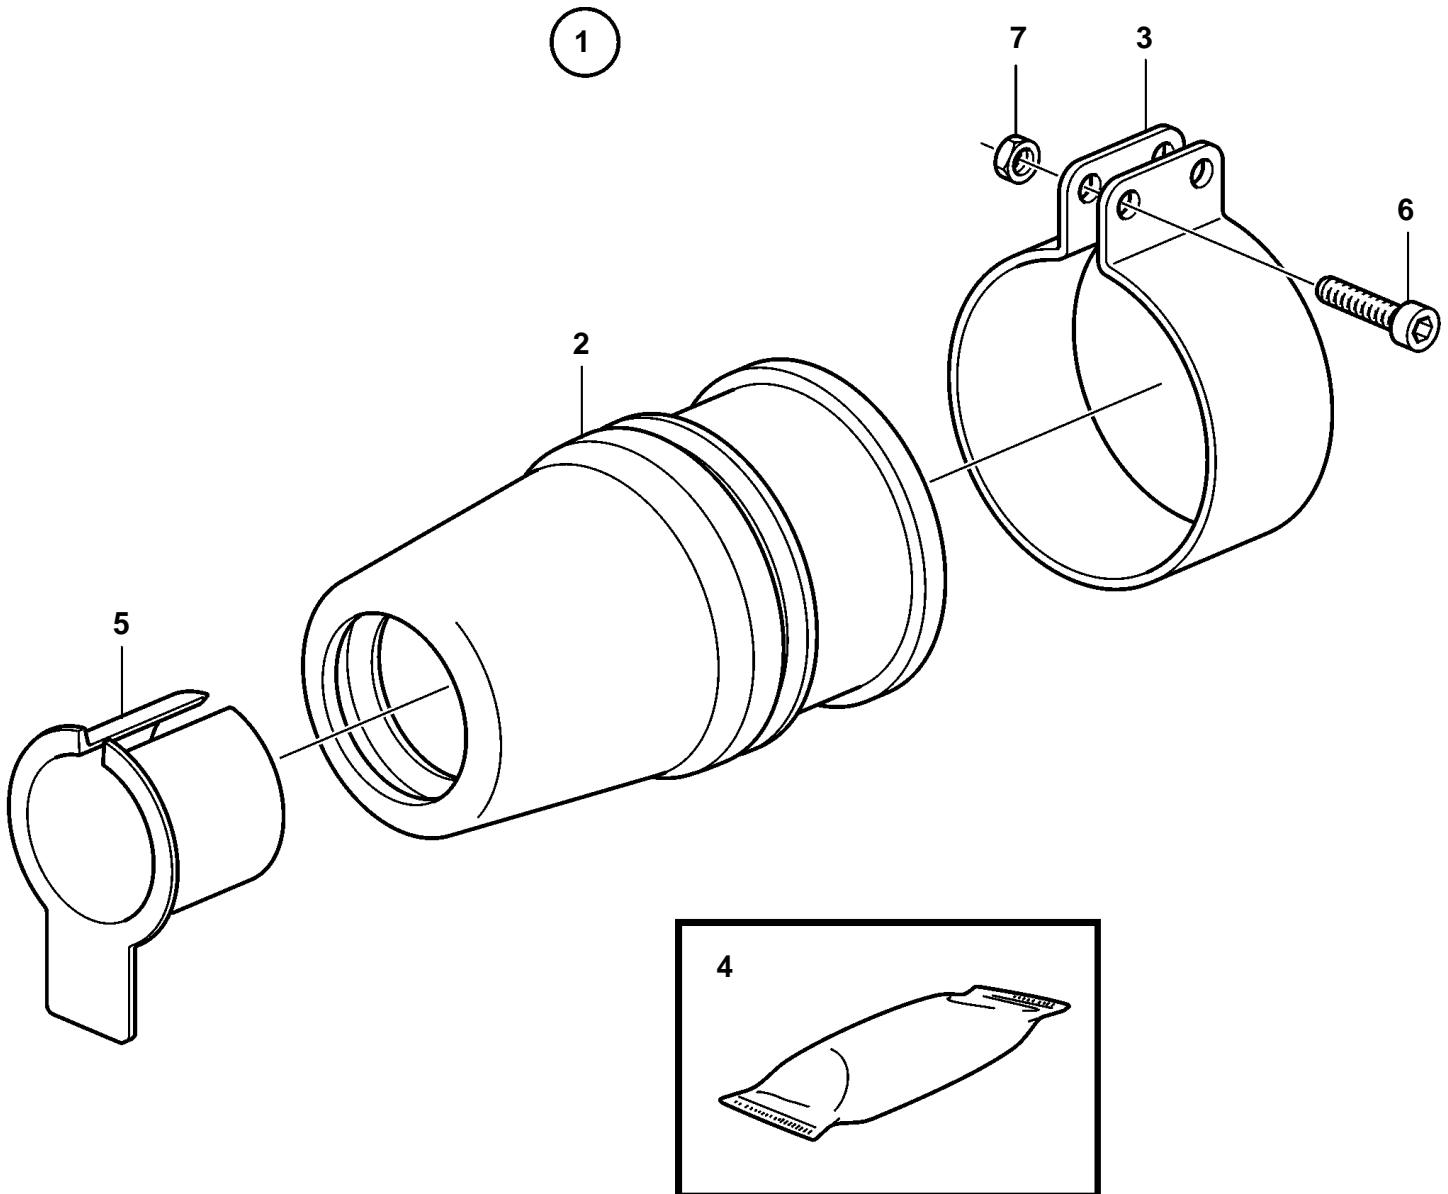

AQ115A, AQ115B, AQ130, AQ130A, AQ130B, AQ130C, AQ130D, AQ165A, AQ170A, AQ170B, AQ170C, AQD21A, BB115A, BB115B, BB115C, BB165A, BB170A, BB170B, BB170C, MB20A, MB20B, MB20C, MD21A

6147

AQ115A, AQ115B, AQ130, AQ130A, AQ130B, AQ130C, AQ130D, AQ165A, AQ170A, AQ170B, AQ170C, AQD21A, BB115A, BB115B, BB115C, BB165A, BB170A, BB170B, BB170C, MB20A, MB20B, MB20C, MD21A

REF	PART NO.	QTY	DESCRIPTION	SEE SEC.	NOTES
1	3819722	1	Sealing sleeve, kit • Bulletin P-44-6-1	P-44-6-1-EN	For 45mm propeller shaft. Rubber Stuffing Box
1	3819723	1	Sealing sleeve, kit • Bulletin P-44-6-1	P-44-6-1-EN	For 50mm propeller shaft. Rubber Stuffing Box
1	3819724	1	Sealing sleeve, kit • Bulletin P-44-6-1	P-44-6-1-EN	For 1" propeller shaft. Rubber Stuffing Box
1	3819725	1	Sealing sleeve, kit • Bulletin P-44-6-1	P-44-6-1-EN	For 1 1/4" propeller shaft. Rubber Stuffing Box
1	3819726	1	Sealing sleeve, kit • Bulletin P-44-6-1	P-44-6-1-EN	For 1 1/2" propeller shaft. Rubber Stuffing Box
1	3819727	1	Sealing sleeve, kit • Bulletin P-44-6-1	P-44-6-1-EN	For 1 3/4" propeller shaft. Rubber Stuffing Box
1	3819728	1	Sealing sleeve, kit • Bulletin P-44-6-1	P-44-6-1-EN	For 2" propeller shaft. Rubber Stuffing Box
2		1	• Sealing sleeve		
3	3818506	1	• Clamp		For 45mm, 50mm, 1 3/4" and 2" propeller shaft.
	828142	1	• Clamp		For 1" propeller shaft.
	828418	1	• Clamp		For 1 1/4" propeller shaft.
	828528	1	• Clamp		For 1 1/2" propeller shaft.
4	828250	1	• Lubricating grease		
5		1	• Sleeve		
6	963684	2	• Hex. socket screw		
7	966170	2	• Lock nut